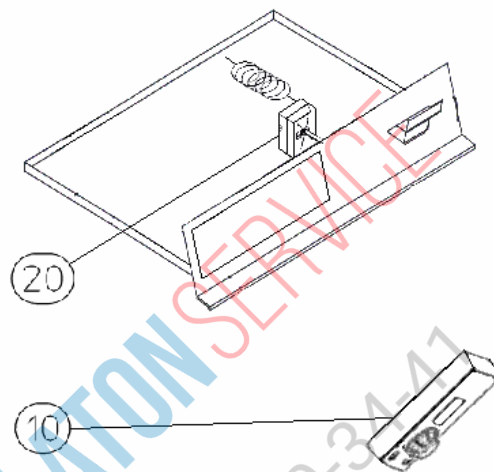

Service manual Operating Panel MINIMAT IS

Version: 2.00
Ident: B5-MIN3
Series: MIN-1,2,3
Part-Number:

Chapter

400982 - Operating Unit IS 500 for MINIMAT - V:2.00

[020] - 70355 - Safety limit switch

PLATON SERVICE
8 (800) 500-34-47
www.platonservice.com