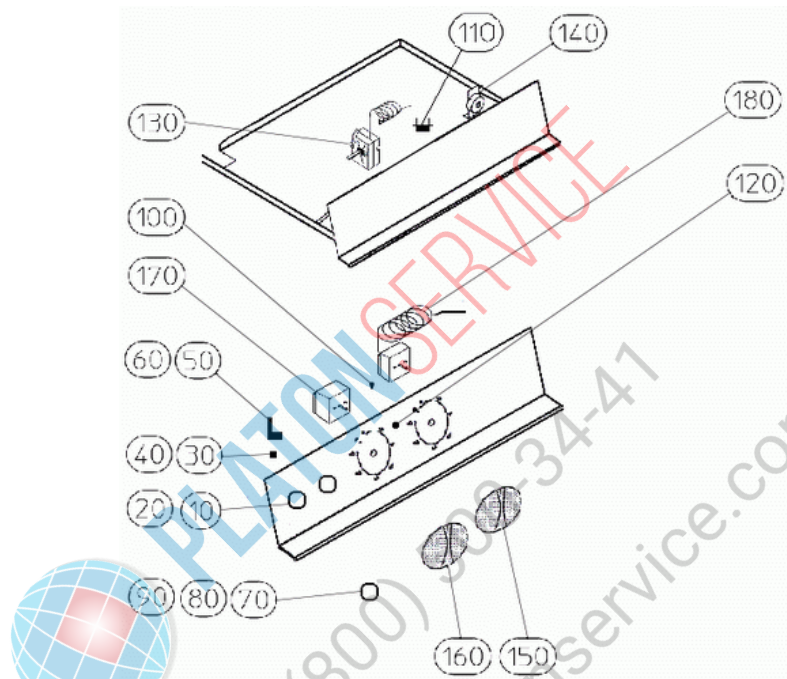

Servicemanual

Operating Panel MINIMAT manual

Version: 2.00
Ident: B5-MIN3
Series: MIN-1,2,3
Part-Number:

Chapter

- [010] - 401082 - Illuminated key
- [020] - 401083 - Illuminated notch
- [030] - 401049 - Illuminated key LED 12-30 V
- [040] - 400772 - Illuminated key LED 230 V
- [050] - 400771 - Illuminated key attachment adapter
- [060] - 400773 - Illuminated key closing contact
- [070] - 400774 - Illuminated push button "On-/Off"
- [080] - 400775 - Illuminated push button "water"
- [090] - 400781 - Illuminated push button "white"
- [100] - 35151 - Glow lamp
- [110] - 400342 - Safety limit switch
- [120] - 33004 - Control lamp yellow
- [130] - 70355 - Safety limit switch
- [140] - 36058 - Buzzer
- [150] - 36691 - Knob timer
- [160] - 34862 - Knob thermostat
- [170] - 78012 - Timer
- [180] - 37981 - Capillary Tube Regulator