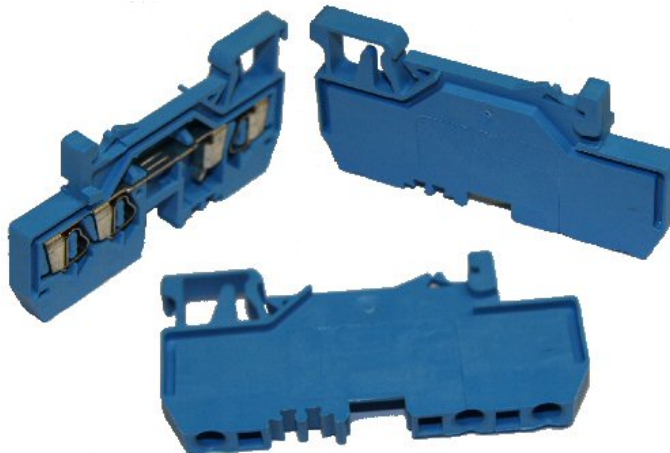

Part: Fan reversing switch

Part-Number: 36304

Part: Relay main switch

Part-Number: 33884

Part: Relay

Part-Number: 33581

Part: Socket 8-pole

Part-Number: 33610

Part: Capaciter 14 μ F 50Hz

Part-Number: 78030

Part: Transformer

Part-Number: 100840

Part: Clamp 3L 2.5qmm 280-687

Part-Number: 34110

Part: Clamp 3L blue 280-684

Part-Number: 34109

Part: Clamp grey 3L 2.5qmm

Part-Number: 34108

PLATON SERVICE
8 (800) 500-34-47
www.platonservice.com

Service manual Frame MINIMAT 3

Version: 2.00
Ident: B5-MIN3
Series: MIN-1,2,3
Part-Number:

Chapter

- 405291 - Minimat 3 Feet
- [010] - 33906 - Axial Blower 15W
- [020] - 33973 - Axial fan cover
- [030] - 25005 - Connection cable Euro-Kraft-Plug 400V
- [040] - 33105 - Foot cover cap
- [050] - 33104 - Rubber Separator