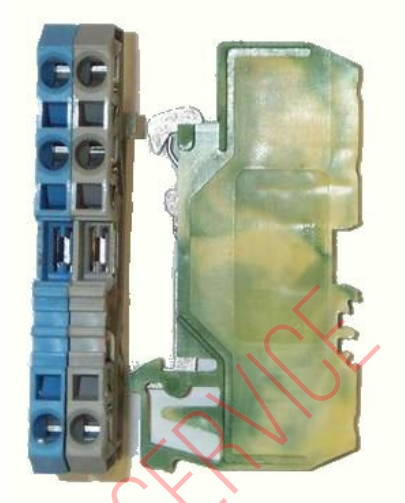

Part: Clamp grey 3L 2.5qmm

Part-Number: 34108

PLATON SERVICE
8 (800) 500-34-47
www.platonservice.com