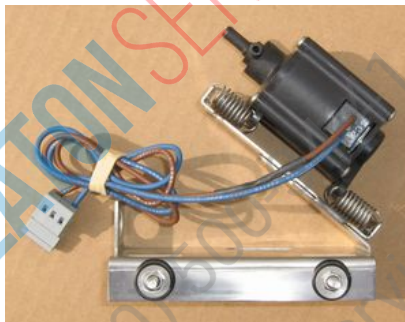

Part: Exhaust Tube

Part-Number: 400071

Part: Water tank pump

Part-Number: 38513

Part: Water tank pump special voltage model

Part-Number: 401326

PLATON SERVICE
8 (800) 500-500
www.platonservice.com

Service manual Operating Panel MINIMAT IS