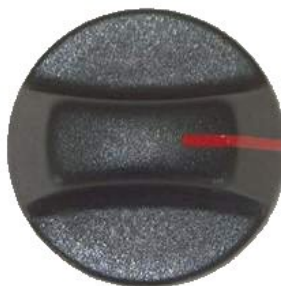

Part-Number: 400775

Part: Illuminated push button "white"

Part-Number: 400781

Part: Glow lamp

Part-Number: 35151

Part: Safety limit switch

Part-Number: 400342

Part: Control lamp yellow

Part-Number: 33004

Part: Safety limit switch

Part-Number: 70355

Part: Buzzer

Part-Number: 36058

Part: Knob timer

Part-Number: 36691

Part: Knob thermostat