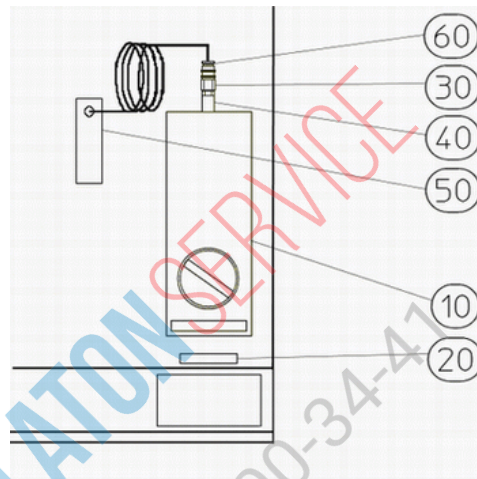

Series: MIN-1,2,3

Part-Number: 500021

This part can be ordered.

Chapter

- [010] - 401137 - Tank
- [020] - 401141 - Tank lid magnet
- [030] - 100502 - Quick connect tank
- [040] - 100515 - Plug nipple tank
- [050] - 100529 - Level sensor
- [060] - 37882 - Level sensor connection