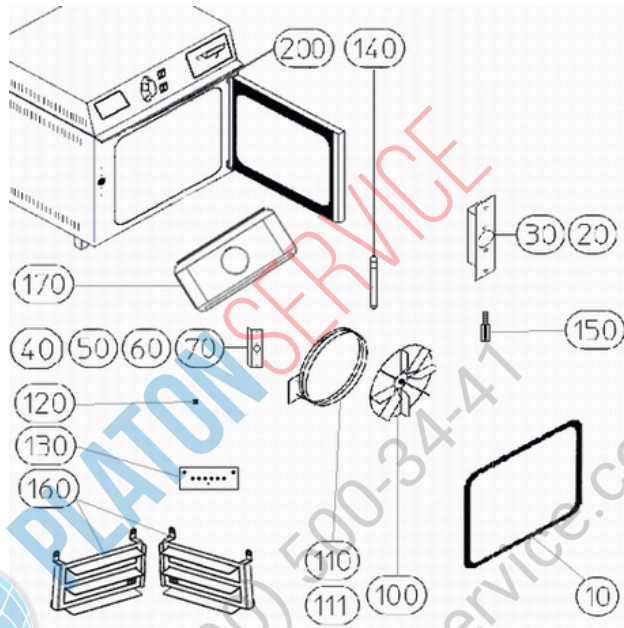

PLATON SERVICE
8 (800) 500-3241
www.platonservice.com

Servicemanual

Baking Chamber MINIMAT 3

Version: 2.00
 Ident: B5-MIN3
 Series: MIN-1,2,3
 Part-Number:

Chapter

- [010] - 38337 - Door seal MINIMAT
- [020] - 401516 - Electrical door closure complete
- [030] - 402820 - Mechanical door closure complete (MIN3)
- [040] - 400973 - Mechanical closing sheet, MINIMAT right
- [050] - 400600 - Mechanical closing sheet, MINIMAT left
- [060] - 78036 - Electrical closing sheet right
- [070] - 78037 - Electrical closing sheet left
- [100] - 400654 - Fan wheel
- [110] - 78016 - Heater 7500 W
- [130] - 36545 - Seal heater
- [140] - 401520 - Steam pipe connection MIN3
- [150] - 78021 - Steam pipe connection MINIMAT 2+3
- [170] - 400644 - Motor cover
- [190] - 401158 - Ventilation plate
- [200] - 400263 - Type K thermocouple