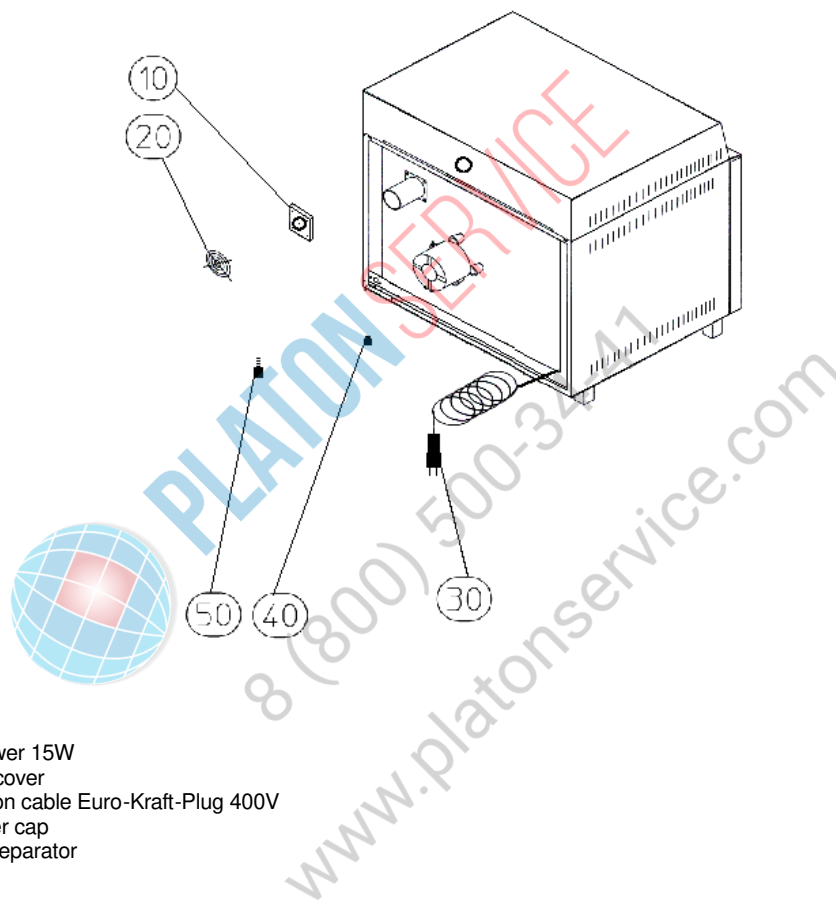

Part: Clamp grey 3L 2.5qmm

Part-Number: 34108

PLATON SERVICE
8 (800) 500-34-47
www.platonservice.com

Service manual Frame MINIMAT 3

Version: 2.00
Ident: B5-MIN3
Series: MIN-1,2,3
Part-Number:

Chapter

- 405291 - Minimat 3 Feet
- [010] - 33906 - Axial Blower 15W
- [020] - 33973 - Axial fan cover
- [030] - 25005 - Connection cable Euro-Kraft-Plug 400V
- [040] - 33105 - Foot cover cap
- [050] - 33104 - Rubber Separator