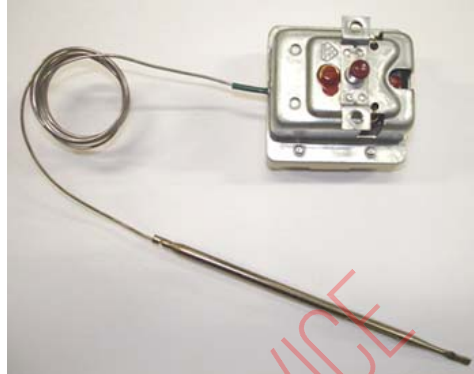

Part: Safety limit switch

Part-Number: 70355

PLATON SERVICE
8 (800) 500-34-47
www.platonservice.com