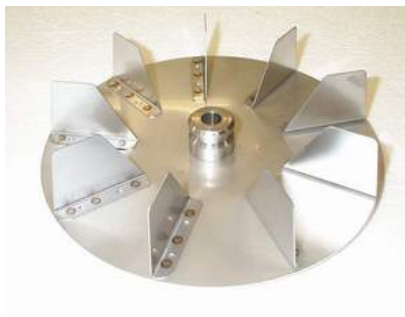

Part-Number: 400654

Part: Heater 7500 W

Part-Number: 78016

Part: Seal heater

Part-Number: 36545

Part: Steam pipe connection MIN3

Part-Number: 401520

Part: Steam pipe connection MINIMAT 2+3