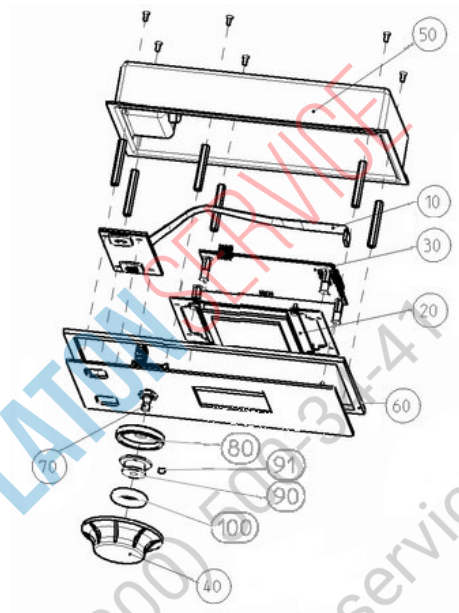

Service manual Operating Unit IS 500 for MINIMAT

Version: 2.00

Ident: B5-MIN3

Series: MIN-1,2,3

Part-Number: 400982

This part can be ordered.

Chapter

- [010] - 101563 - Key block
- [020] - 100804 - Display IS500 with circuit board
- [030] - 105564 - Electronic Circuit Board IS500
- [040] - 102685 - Knob grey
- [050] - 102450 - Frame IS
- [060] - 102449 - Seal for frame IS
- [070] - 100591 - Incremental encoder
- [080] - 104353 - Ribbon cable for IS500
- [090] - 102806 - USB port with data wire
- [091] - 101434 - Adapter_D54x22
- [100] - 101435 - O-Ring_D16x7_NBR60