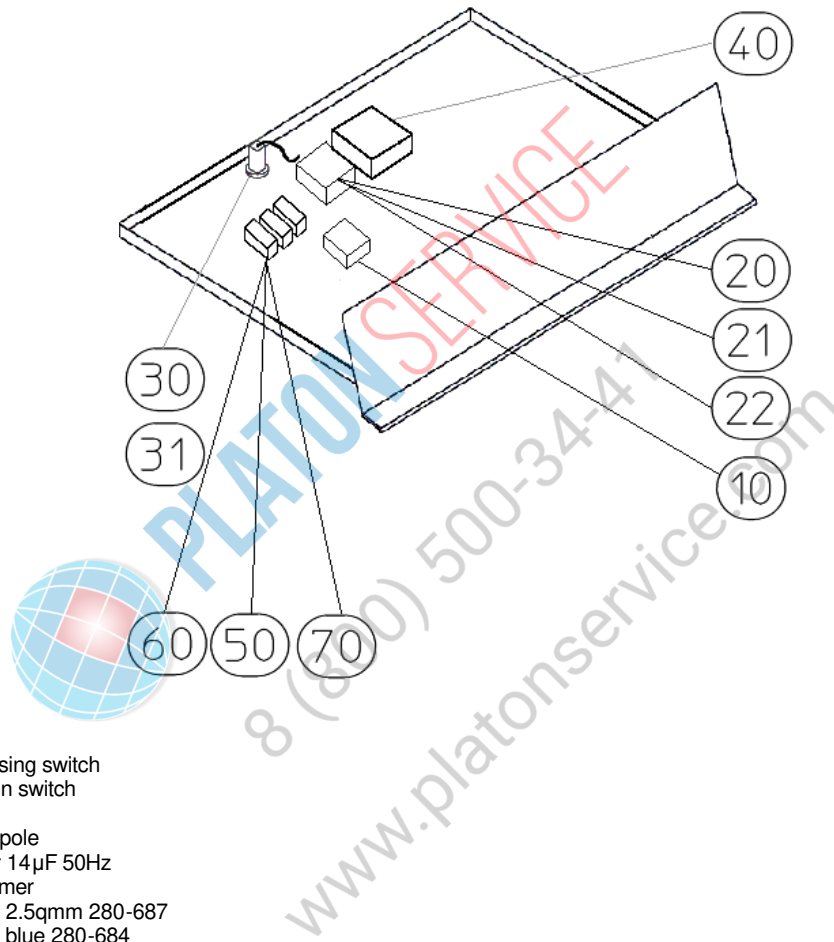

Service manual

Electric slide MINIMAT manual

Version: 2.00
Ident: B5-MIN3
Series: MIN-1,2,3
Part-Number:

Chapter

- [010] - 36304 - Fan reversing switch
- [020] - 33884 - Relay main switch
- [021] - 33581 - Relay
- [022] - 33610 - Socket 8-pole
- [030] - 78030 - Capaciter 14 μ F 50Hz
- [040] - 100840 - Transformer
- [050] - 34110 - Clamp 3L 2.5qmm 280-687
- [060] - 34109 - Clamp 3L blue 280-684
- [070] - 34108 - Clamp grey 3L 2.5qmm