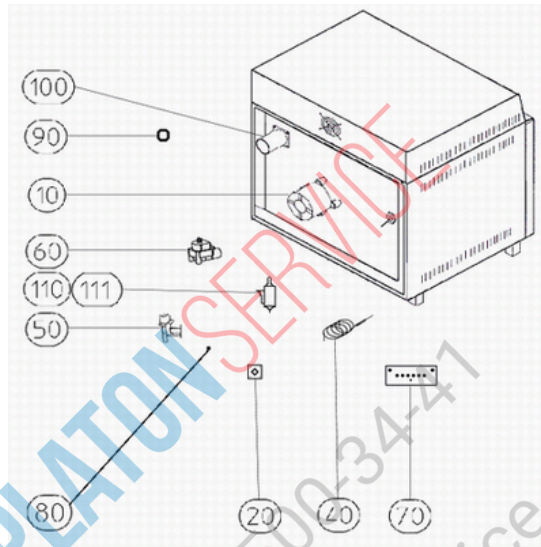

Service manual Installation-Room MINIMAT 3

Version: 2.00
Ident: B5-MIN3
Series: MIN-1,2,3
Part-Number:

Chapter

- [010] - 406370 - Motor 200W
- [020] - 78045 - Seal motor shaft, graphit
- [040] - 400263 - Type K thermocouple
- [050] - 403754 - Solenoid valve (flow restrictor)
- [060] - 36126 - Water flow detector flow meter FH20
- [070] - 78046 - Heater Support
- [080] - 70800 - Seal copper
- [090] - 33970 - Exhaust tube seal DN 50 to 26632
- [100] - 400071 - Exhaust Tube
- [110] - 38513 - Water tank pump
- [111] - 401326 - Water tank pump special voltage model